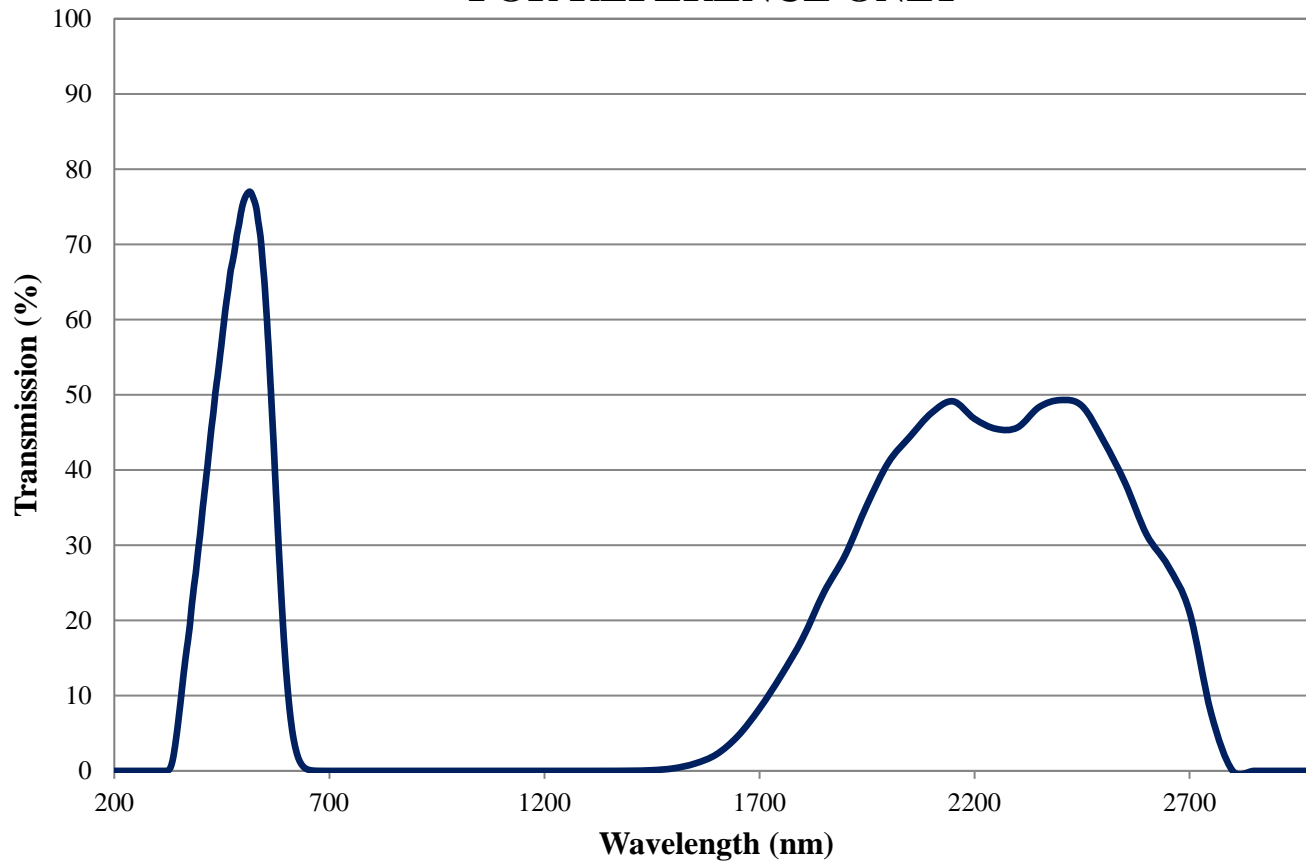

Coating Curve

Edmund Optics Inc.
USA | Asia | Europe

BG-18 Colored Glass Bandpass Filter Internal Transmittance 3mm Thickness FOR REFERENCE ONLY

COATING CURVE