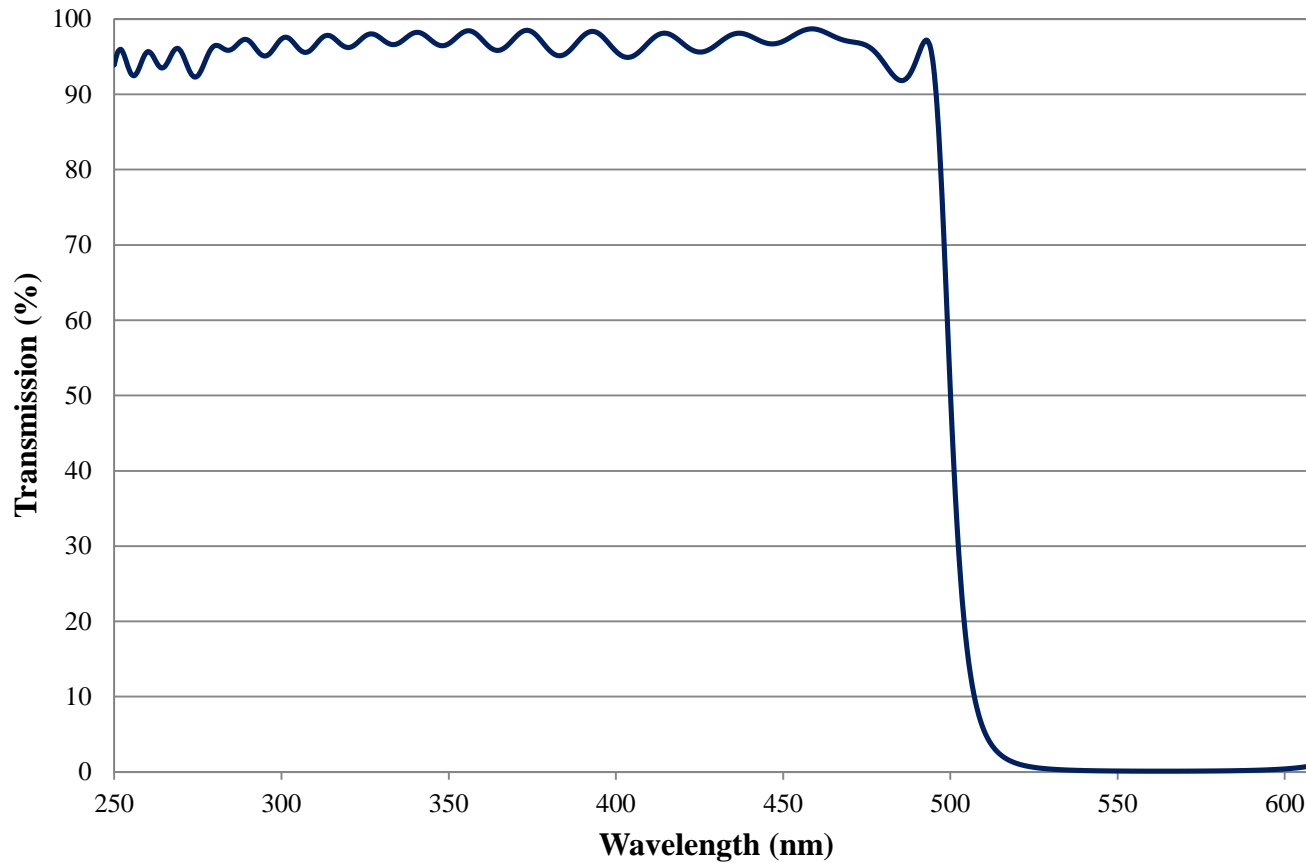

## 500nm Techspec Shortpass Filter: OD >2.0 Coating Performance FOR REFERENCE ONLY

### 500nm Techspec Shortpass Filter: OD >2.0 Coating Performance FOR REFERENCE ONLY