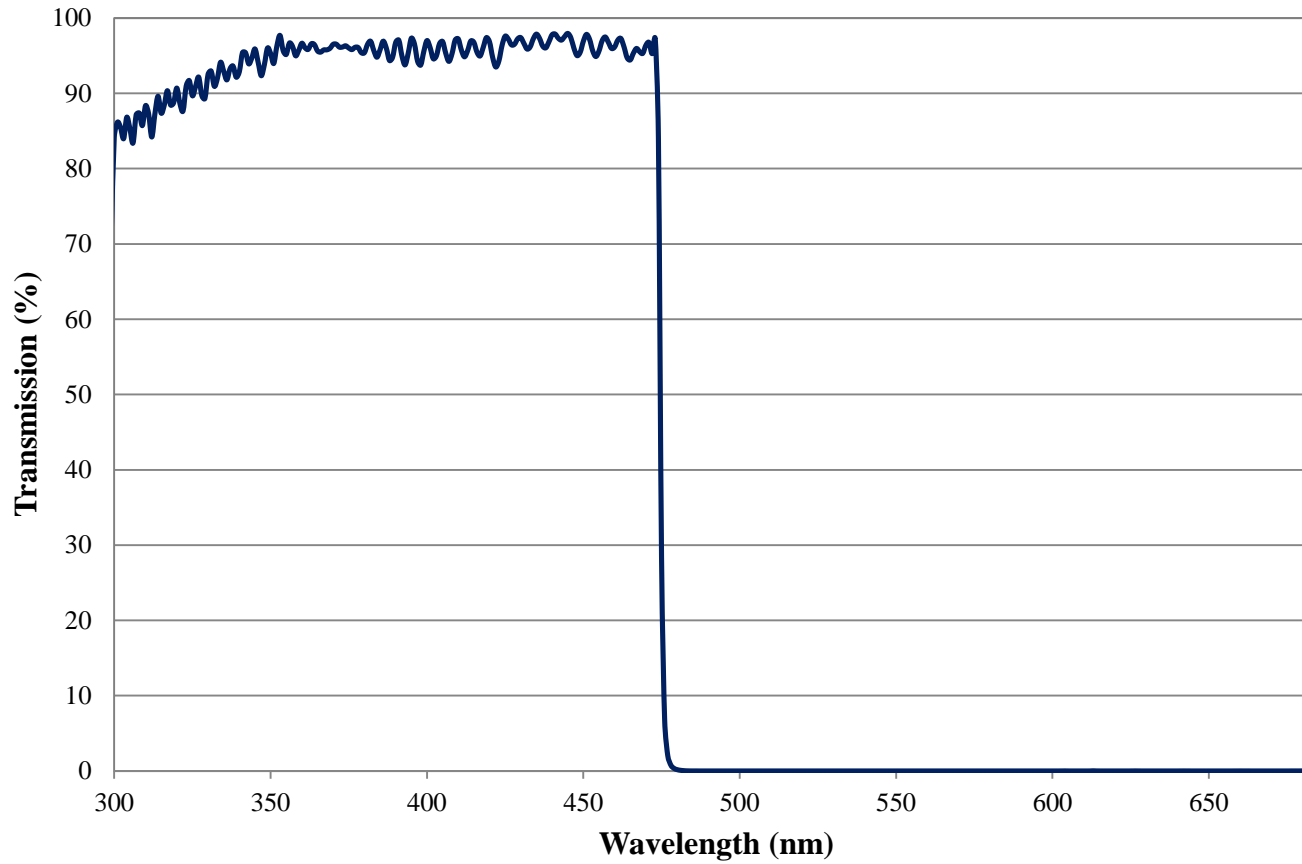

Coating Curve

Edmund Optics Inc.
USA | Asia | Europe

475nm Techspec® Shortpass Filter: OD >4.0 Coating Performance FOR REFERENCE ONLY

COATING CURVE

Coating Curve

Edmund Optics Inc.
USA | Asia | Europe

475nm Techspec® Shortpass Filter: OD >4.0 Coating Performance FOR REFERENCE ONLY

COATING CURVE