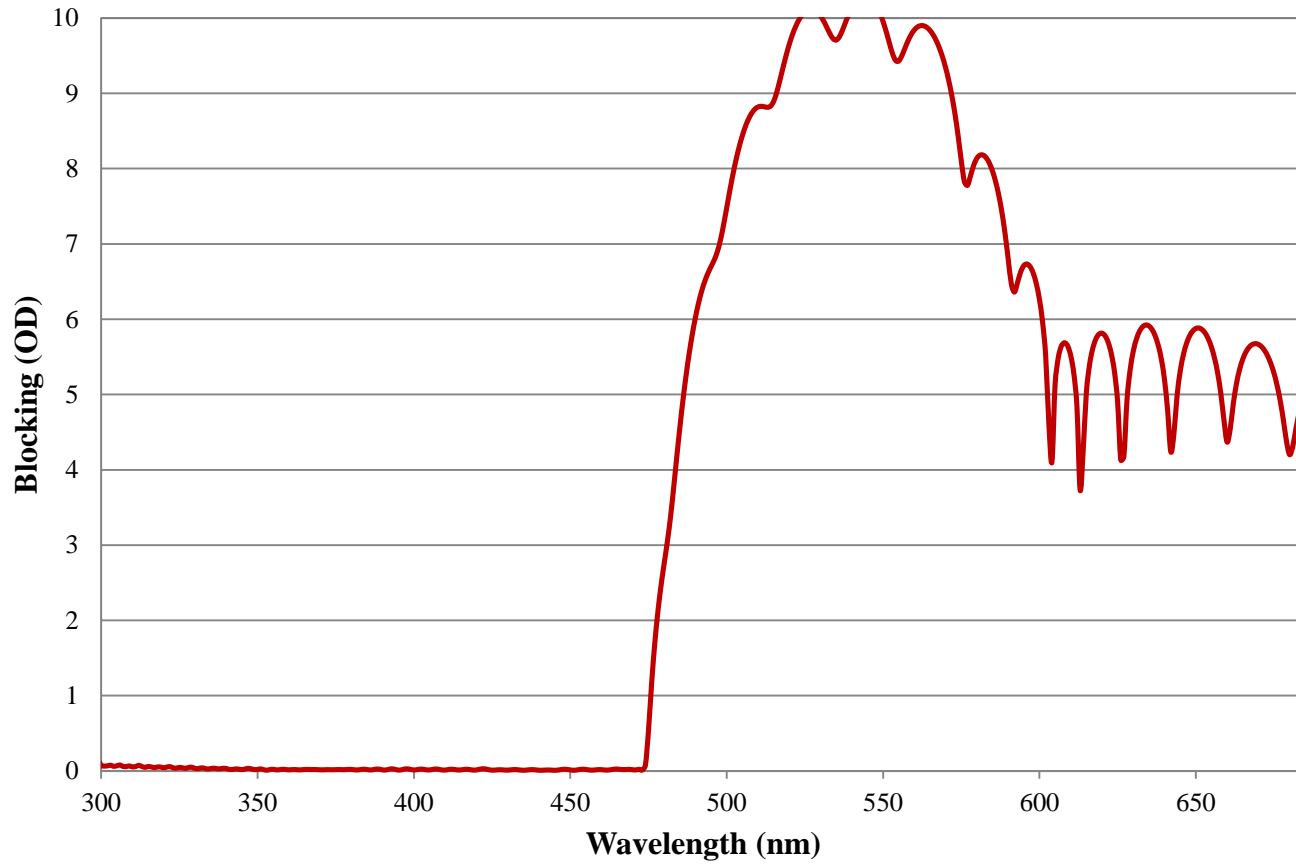

Coating Curve

Edmund Optics Inc.
USA | Asia | Europe

475nm Techspec® Shortpass Filter: OD >4.0 Coating Performance FOR REFERENCE ONLY

COATING CURVE

Coating Curve

Edmund Optics Inc.
USA | Asia | Europe

475nm Techspec® Shortpass Filter: OD >4.0 Coating Performance FOR REFERENCE ONLY

COATING CURVE