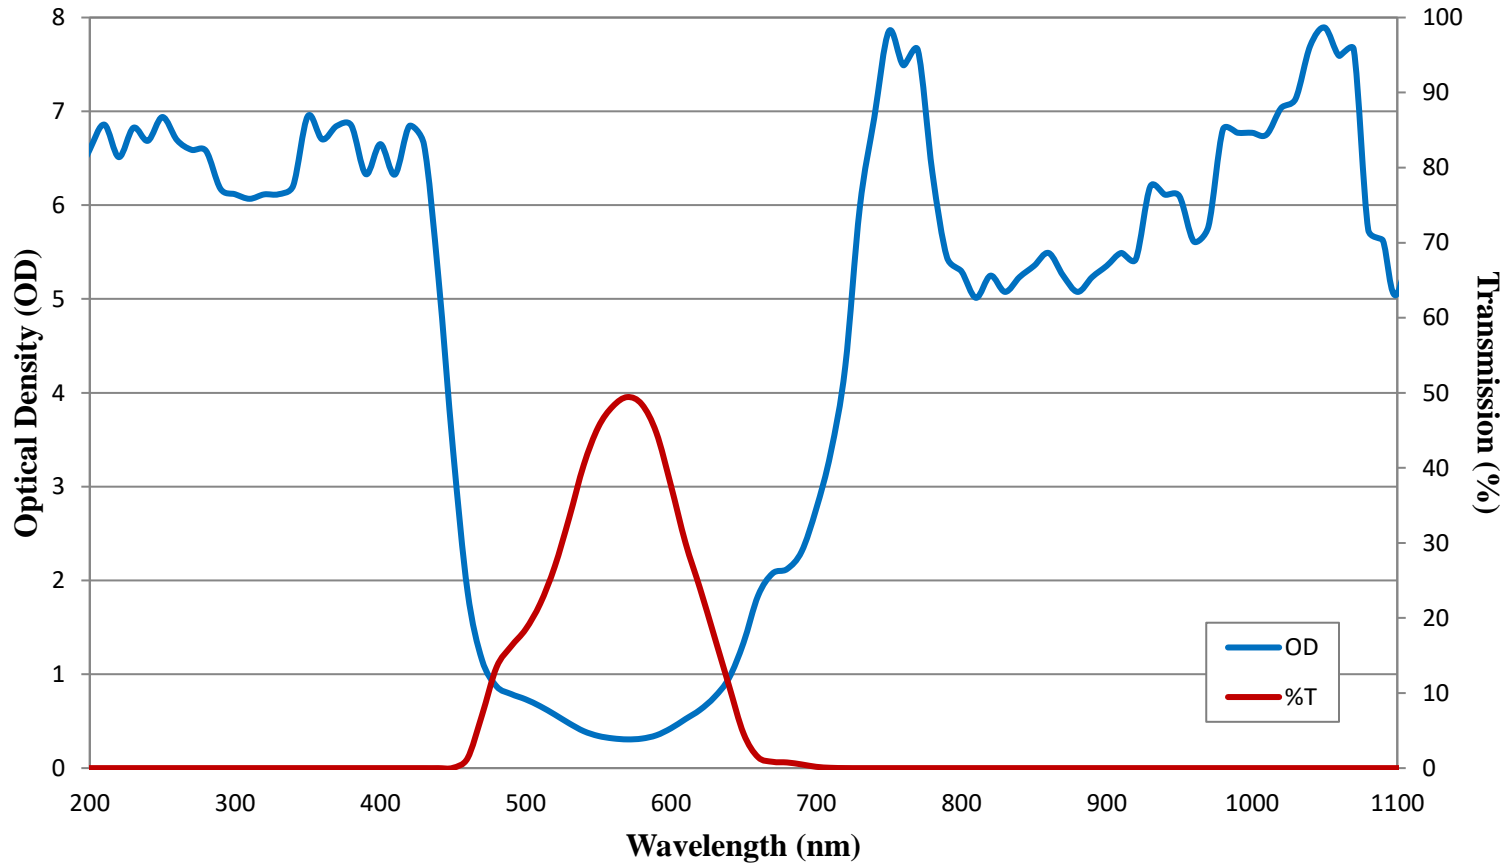

Performance Curve

Edmund Optics Inc.
USA | Asia | Europe

LS07 Laser Safety Eyewear OD/Transmission FOR REFERENCE ONLY

PERFORMANCE CURVE

© COPYRIGHT 2009 EDMUND OPTICS, INC. ALL RIGHTS RESERVED