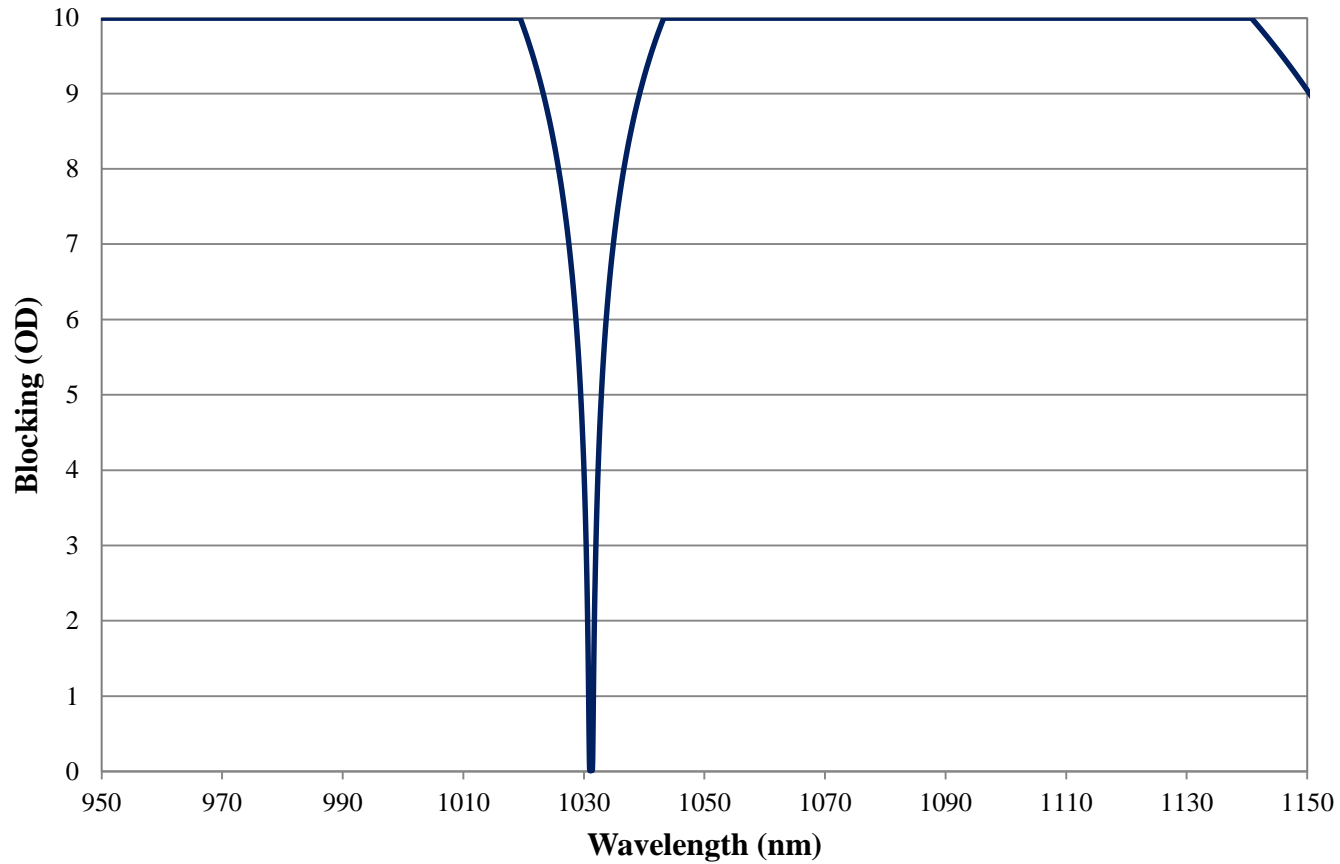

## 1030nm CWL OD 8 Ultra Narrow Filter FOR REFERENCE ONLY

COATING CURVE