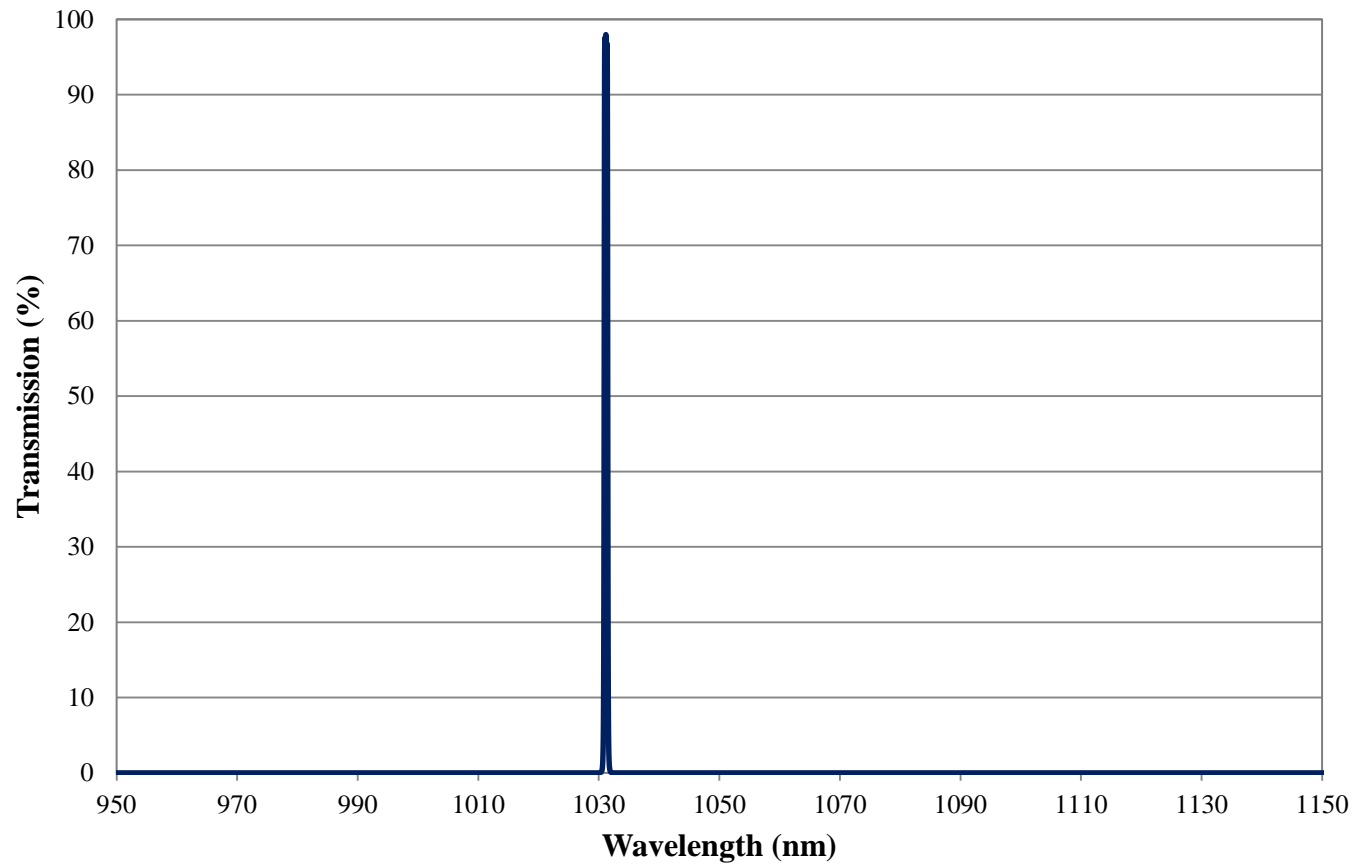

## 1030nm CWL OD 8 Ultra Narrow Filter FOR REFERENCE ONLY

COATING CURVE