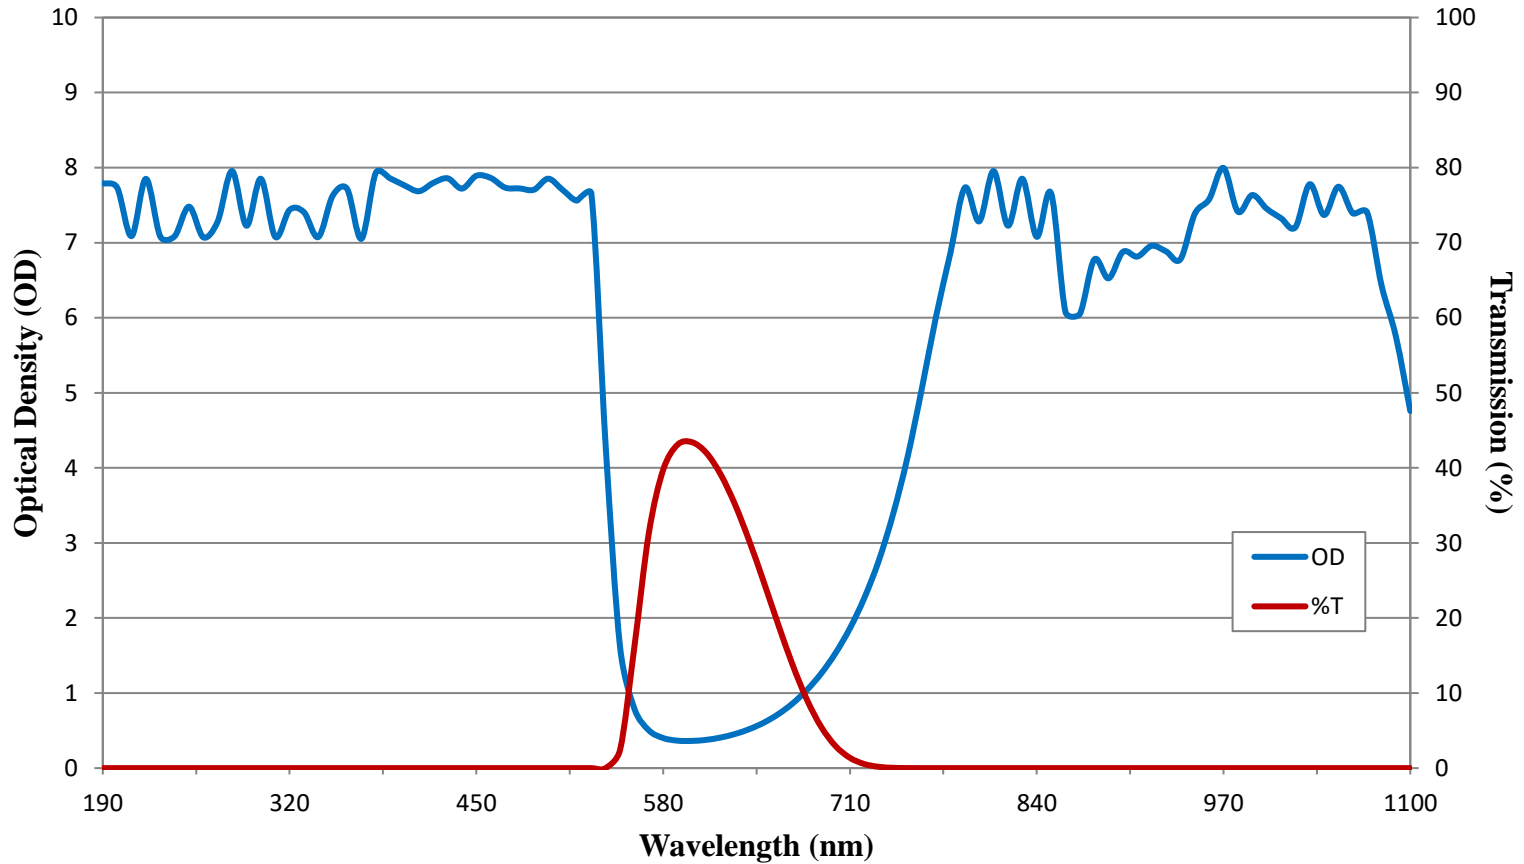

Performance Curve

Edmund Optics Inc.
USA | Asia | Europe

LS18 Laser Safety Eyewear OD/Transmission FOR REFERENCE ONLY

PERFORMANCE CURVE