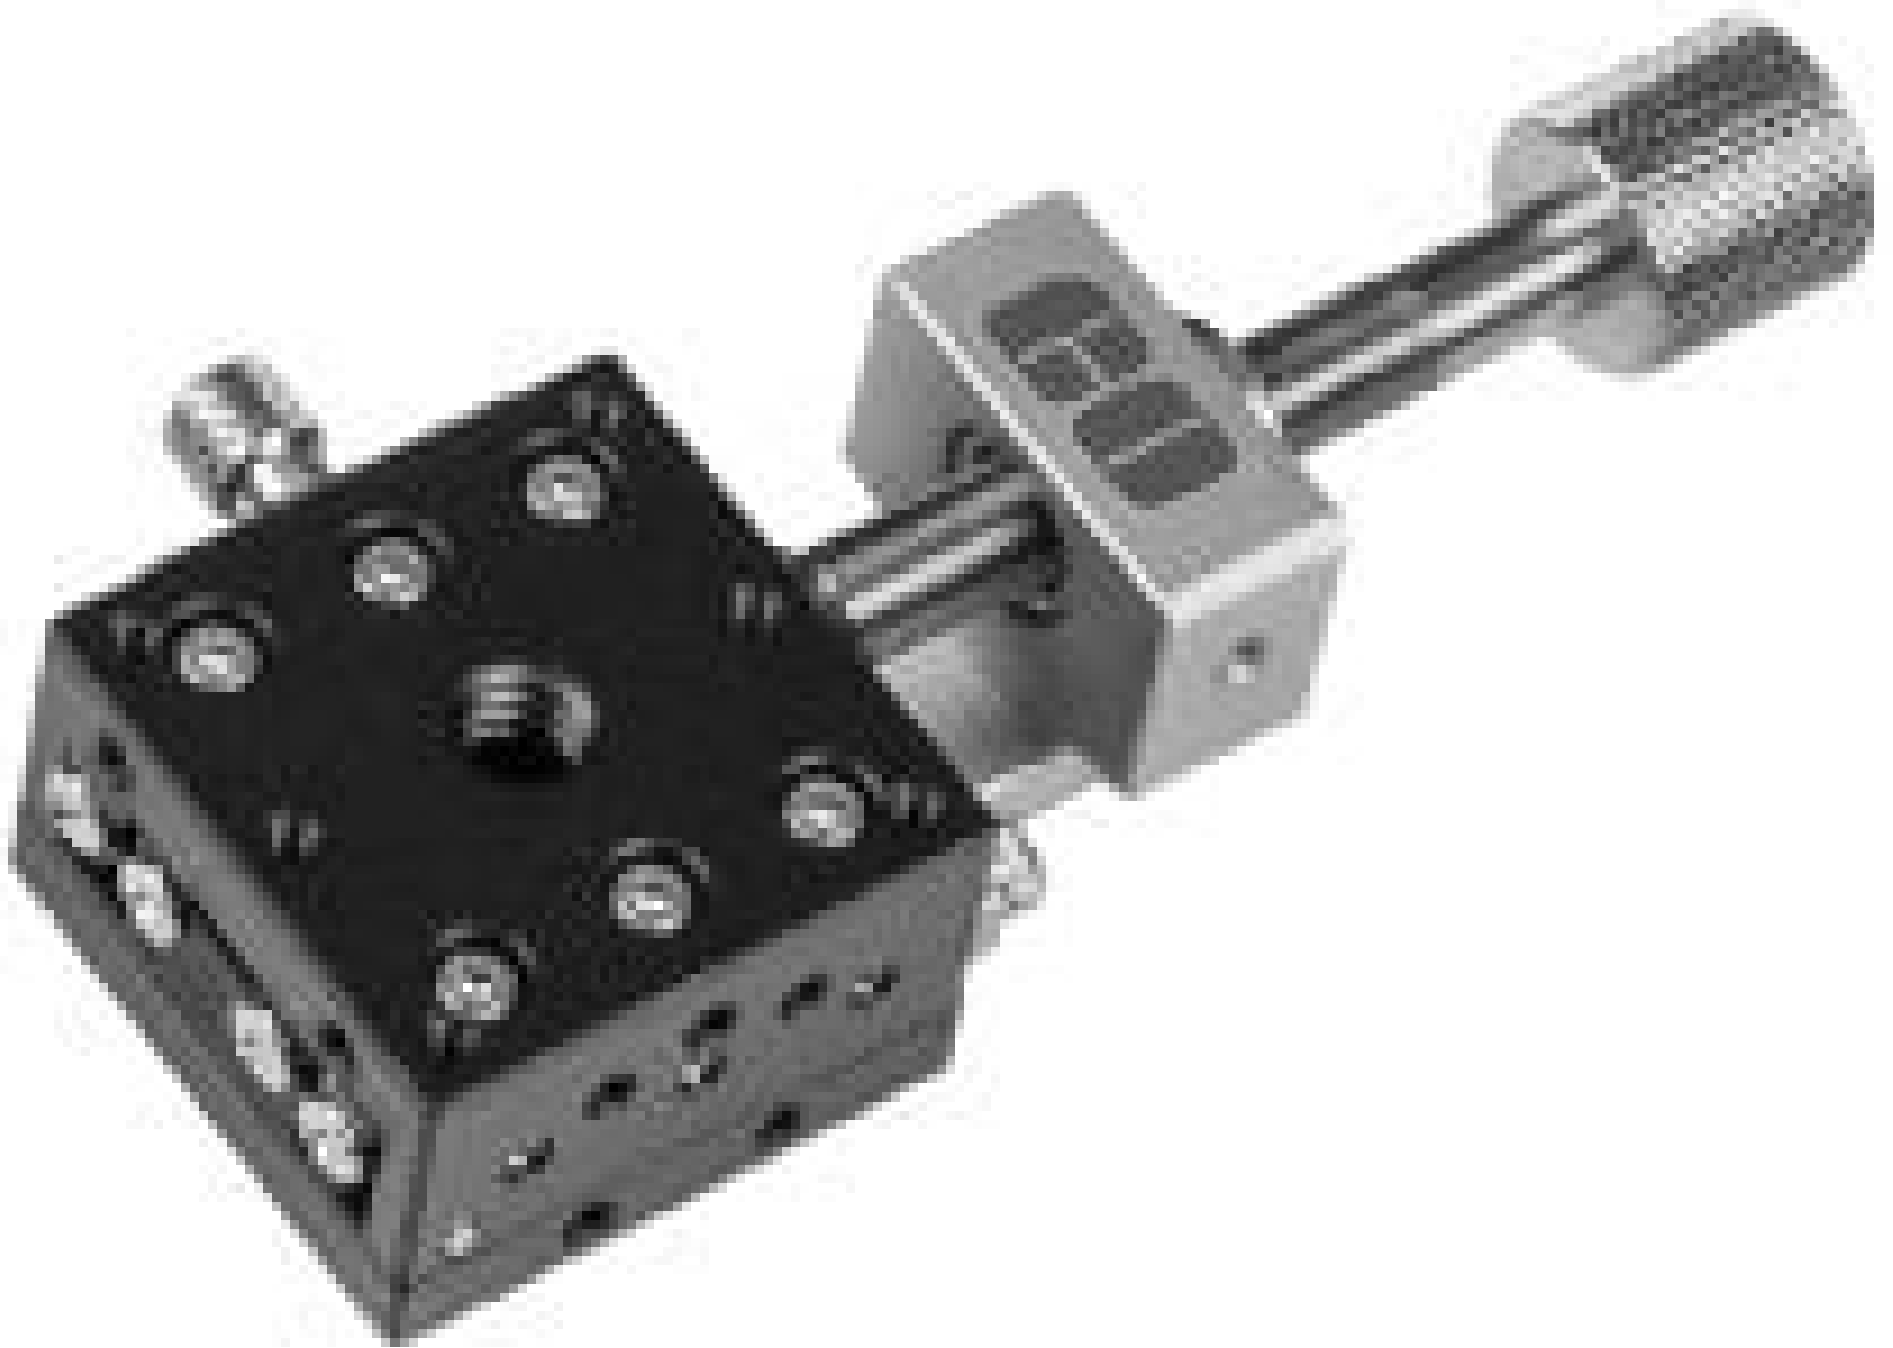

**TECHSPEC® 30mm metr. Bühne, mittige Verstell., o/Durchbohrung, 0,5" Weg**

30mm, Center Drive, Solid Top, 0.5" Travel Stage

Produkt #66-390 **5 In Stock**

⊖ 1 ⊕ €359.<sup>00</sup>

**+ WARENKORB**

Mengenrabatte

Linear (X) **Art der Bewegung:**

Crossed Roller Bearing **Führungssystem:**

**30mm Standard-Top Stages - Center Drive**

**30mm Standard-Top Stages - Side Drive**

**40mm Standard-Top Stages - Center Drive**

**40mm Standard-Top Stages - Side Drive**

**70mm Standard-Top Stages - Center Drive**

**70mm Standard-Top Stages - Side Drive**

**125mm Standard-Top Stages - Center Drive**

**125mm Standard-Top Stages - Side Drive**