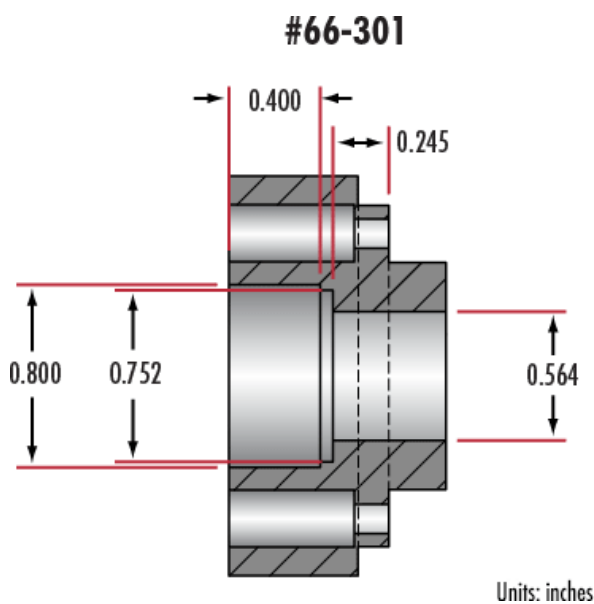

### Physikalische und mechanische Eigenschaften

0.564" **Ferrulendurchmesser (Zoll):**

0.752" **Shoulder-Durchmesser (Inch):**

## Technische Informationen

Stock Number	Description	Shoulder Diameter (Inches)	Ferrule Diameter (Inches)	Compatible Illuminator	Compatible Light Guide
#66-301	SugarCUBE™ Light Guide Adapter - 50	0.752	0.564	Red, Green, Blue, White, Ultra White	54-210, 39-826, 58-839, 54-174, 38-659, 39-369, 39-370, 39-371 Ultra White MUST use liquid light guides
#66-302	SugarCUBE™ Light Guide Adapter - 52	0.877	0.564	Red, Green, Blue, White, Ultra White	54-210, 39-826, 58-839, 54-174, 38-659, 39-369, 39-370, 39-371 Ultra White MUST use liquid light guides
#66-303	SugarCUBE™ Light Guide Adapter - 53	1.505	0.439	Red, Green, Blue, White	
#66-304	SugarCUBE™ Light Guide Adapter - 56	0.207	0.19	Red, Green, Blue, White	54-199, 42-344, 39-365, 42-345, 40-644, 39-366
#66-305	SugarCUBE™ Light Guide Adapter - 57	0.255	0.19	Red, Green, Blue, White	54-199, 42-344, 39-365, 42-345, 40-644, 39-366
#66-306	SugarCUBE™ Light Guide Adapter - 58	0.424	0.314	Red, Green, Blue, White	54-202, 53-045, 40-639, 42-346, 42-347, 39-367, 39-368, 53-689, 53-692, 53-690, 53-693, 53-691, 53-694
#66-307	SugarCUBE™ Light Guide Adapter - 65	1.52	0.63	Red, Green, Blue, White	54-212
#66-308	SugarCUBE™ Light Guide Adapter - 66	1.52	0.565	Red, Green, Blue, White	54-210, 39-826, 58-839, 54-174, 38-659, 39-369, 39-370, 39-371
#13-536	SugarCUBE™ Light Guide Adapter - 3mm	0.57	0.314	Red, Green, Blue, White, Ultra White	54-202, 53-045, 40-639, 42-346, 42-347, 39-367, 39-368, 53-689, 53-692, 53-690, 53-693, 53-691, 53-694 Ultra White MUST use liquid light guides
#13-537	SugarCUBE™ Light Guide Adapter - 5mm	0.455	0.314	Red, Green, Blue, White, Ultra White	54-202, 53-045, 40-639, 42-346, 42-347, 39-367, 39-368, 53-689, 53-692, 53-690, 53-693, 53-691, 53-694 Ultra White MUST use liquid light guides