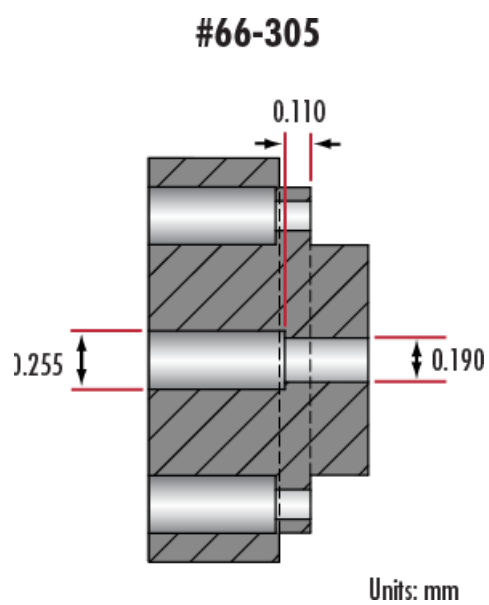

### Physikalische und mechanische Eigenschaften

0.19" **Ferrulendurchmesser (Zoll):**

0.255" **Shoulder-Durchmesser (Inch):**

## Technische Informationen

Stock Number	Description	Shoulder Diameter (Inches)	Ferrule Diameter (Inches)	Compatible Illuminator	Compatible Light Guide
#66-301	SugarCUBE™ Light Guide Adapter - 50	0.752	0.564	Red, Green, Blue, White, Ultra White	54-210, 39-826, 58-839, 54-174, 38-659, 39-369, 39-370, 39-371 Ultra White MUST use liquid light guides
#66-302	SugarCUBE™ Light Guide Adapter - 52	0.877	0.564	Red, Green, Blue, White, Ultra White	54-210, 39-826, 58-839, 54-174, 38-659, 39-369, 39-370, 39-371 Ultra White MUST use liquid light guides
#66-303	SugarCUBE™ Light Guide Adapter - 53	1.505	0.439	Red, Green, Blue, White	
#66-304	SugarCUBE™ Light Guide Adapter - 56	0.207	0.19	Red, Green, Blue, White	54-199, 42-344, 39-365, 42-345, 40-644, 39-366
#66-305	SugarCUBE™ Light Guide Adapter - 57	0.255	0.19	Red, Green, Blue, White	54-199, 42-344, 39-365, 42-345, 40-644, 39-366
#66-306	SugarCUBE™ Light Guide Adapter - 58	0.424	0.314	Red, Green, Blue, White	54-202, 53-045, 40-639, 42-346, 42-347, 39-367, 39-368, 53-689, 53-692, 53-690, 53-693, 53-691, 53-694
#66-307	SugarCUBE™ Light Guide Adapter - 65	1.52	0.63	Red, Green, Blue, White	54-212
#66-308	SugarCUBE™ Light Guide Adapter - 66	1.52	0.565	Red, Green, Blue, White	54-210, 39-826, 58-839, 54-174, 38-659, 39-369, 39-370, 39-371
#13-536	SugarCUBE™ Light Guide Adapter - 3mm	0.57	0.314	Red, Green, Blue, White, Ultra White	54-202, 53-045, 40-639, 42-346, 42-347, 39-367, 39-368, 53-689, 53-692, 53-690, 53-693, 53-691, 53-694 Ultra White MUST use liquid light guides
#13-537	SugarCUBE™ Light Guide Adapter - 5mm	0.455	0.314	Red, Green, Blue, White, Ultra White	54-202, 53-045, 40-639, 42-346, 42-347, 39-367, 39-368, 53-689, 53-692, 53-690, 53-693, 53-691, 53-694 Ultra White MUST use liquid light guides